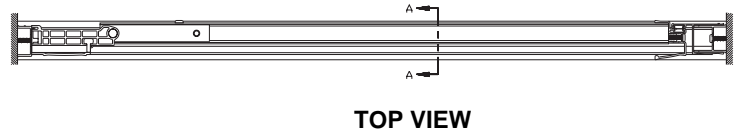

**Bath Clasics™
Showerglide™
Pivot Shower Door**
Models 3603A, 3605A

D I M E N S I O N S

Model	Frame Finish	Glass Panel Pattern	Height	Min. Opening	Max. Opening
3603A-25S	Silver	Hammered Texture	64"	24"	26"
3603A-25PB	Polished Brass	Hammered Texture	64"	24"	26"
3603A-27S	Silver	Hammered Texture	64"	26"	28"
3603A-27PB	Polished Brass	Hammered Texture	64"	26"	28"
3603A-29S	Silver	Hammered Texture	64"	28"	30"
3603A-29PB	Polished Brass	Hammered Texture	64"	28"	30"
3603A-31S	Silver	Hammered Texture	64"	30"	32"
3603A-31PB	Polished Brass	Hammered Texture	64"	30"	32"
3603A-33S	Silver	Hammered Texture	64"	32"	34"
3603A-33PB	Polished Brass	Hammered Texture	64"	32"	34"
3603A-35S	Silver	Hammered Texture	64"	34"	36"
3603A-35PB	Polished Brass	Hammered Texture	64"	34"	36"
3605A-25S	Silver	Clear	64"	24"	26"
3605A-25PB	Polished Brass	Clear	64"	24"	26"
3605A-27S	Silver	Clear	64"	26"	28"
3605A-27PB	Polished Brass	Clear	64"	26"	28"
3605A-29S	Silver	Clear	64"	28"	30"
3605A-29PB	Polished Brass	Clear	64"	28"	30"
3605A-31S	Silver	Clear	64"	30"	32"
3605A-31PB	Polished Brass	Clear	64"	30"	32"
3605A-33S	Silver	Clear	64"	32"	34"
3605A-33PB	Polished Brass	Clear	64"	32"	34"
3605A-35S	Silver	Clear	64"	34"	36"
3605A-35PB	Polished Brass	Clear	64"	34"	36"