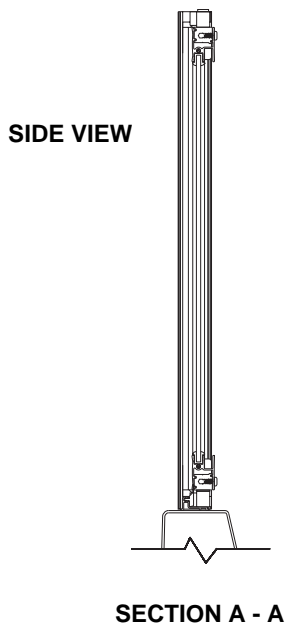

**Bath Clasics™
Showerglide™
Pivot Shower Door**
Models 3603A, 3605A

D I M E N S I O N S

Model	Frame Finish	Glass Panel Pattern	Height	Min. Opening	Max. Opening
3603A-25S	Silver	Hammered Texture	64"	24"	26"
3603A-25PB	Polished Brass	Hammered Texture	64"	24"	26"
3603A-27S	Silver	Hammered Texture	64"	26"	28"
3603A-27PB	Polished Brass	Hammered Texture	64"	26"	28"
3603A-29S	Silver	Hammered Texture	64"	28"	30"
3603A-29PB	Polished Brass	Hammered Texture	64"	28"	30"
3603A-31S	Silver	Hammered Texture	64"	30"	32"
3603A-31PB	Polished Brass	Hammered Texture	64"	30"	32"
3603A-33S	Silver	Hammered Texture	64"	32"	34"
3603A-33PB	Polished Brass	Hammered Texture	64"	32"	34"
3603A-35S	Silver	Hammered Texture	64"	34"	36"
3603A-35PB	Polished Brass	Hammered Texture	64"	34"	36"
3605A-25S	Silver	Clear	64"	24"	26"
3605A-25PB	Polished Brass	Clear	64"	24"	26"
3605A-27S	Silver	Clear	64"	26"	28"
3605A-27PB	Polished Brass	Clear	64"	26"	28"
3605A-29S	Silver	Clear	64"	28"	30"
3605A-29PB	Polished Brass	Clear	64"	28"	30"
3605A-31S	Silver	Clear	64"	30"	32"
3605A-31PB	Polished Brass	Clear	64"	30"	32"
3605A-33S	Silver	Clear	64"	32"	34"
3605A-33PB	Polished Brass	Clear	64"	32"	34"
3605A-35S	Silver	Clear	64"	34"	36"
3605A-35PB	Polished Brass	Clear	64"	34"	36"