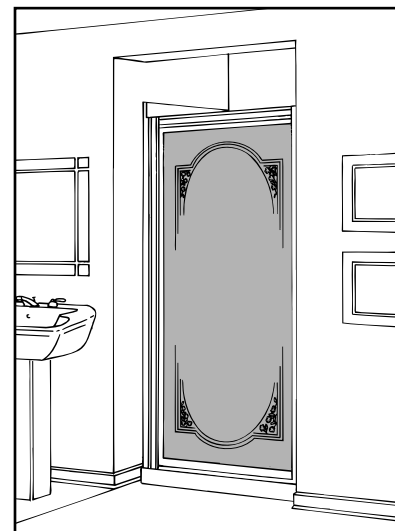

STRONG. PROFESSIONAL. DESIGN.™

S P E C I F I C A T I O N S

Bath Classics™ Showerglide™ Pivot Shower Door Models 3603A, 3605A

Standard Features

- Anodized aluminum-framed swinging glass door
- Fits most fiberglass surround units
- Nylon pivot bushings provide silent operation
- Slanted threshold directs water back into shower
- Tempered glass ensures maximum safety
- Frame components extruded from aluminum alloy 6063-T5
- Installs left- or right-handed
- All necessary hardware included

Standards and Ratings

- Tempered glass complies with ANSI Z97.1-1984 and Architectural Glazing Standard 16CFR1201

Optional Features

- Bright silver or bright gold frame finishes
- Hammered texture or pebbled texture with Floral Fancies glass panels
- Available to fit openings from 24"-36"

Swinging door models have bottom track with snap in seal.

Features

No top track

Tempered glass

Full-length handle

Easy-to-clean threshold

Adjustable wall jamb

Stainless steel hardware

Benefits

Easy access into shower.

Tempered glass offers maximum safety and durability.

Full-length door handle allows for easy use by adults or children.

Bottom threshold directs water back into stall and minimizes soap or lint build up.