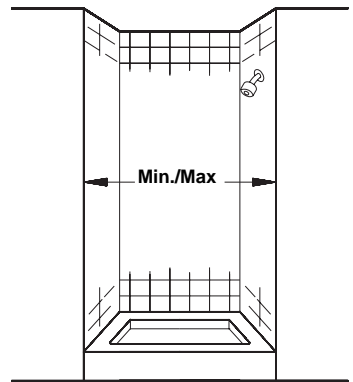

**Bath Clasics™
Showerglide™
Pivot Shower Door**
Models 3603A, 3605A

D I M E N S I O N S

Model	Frame Finish	Glass Panel Pattern	Height	Min. Opening	Max. Opening
3603A-25S	Silver	Hammered Texture	64"	24"	26"
3603A-25PB	Polished Brass	Hammered Texture	64"	24"	26"
3603A-27S	Silver	Hammered Texture	64"	26"	28"
3603A-27PB	Polished Brass	Hammered Texture	64"	26"	28"
3603A-29S	Silver	Hammered Texture	64"	28"	30"
3603A-29PB	Polished Brass	Hammered Texture	64"	28"	30"
3603A-31S	Silver	Hammered Texture	64"	30"	32"
3603A-31PB	Polished Brass	Hammered Texture	64"	30"	32"
3603A-33S	Silver	Hammered Texture	64"	32"	34"
3603A-33PB	Polished Brass	Hammered Texture	64"	32"	34"
3603A-35S	Silver	Hammered Texture	64"	34"	36"
3603A-35PB	Polished Brass	Hammered Texture	64"	34"	36"
3605A-25S	Silver	Clear	64"	24"	26"
3605A-25PB	Polished Brass	Clear	64"	24"	26"
3605A-27S	Silver	Clear	64"	26"	28"
3605A-27PB	Polished Brass	Clear	64"	26"	28"
3605A-29S	Silver	Clear	64"	28"	30"
3605A-29PB	Polished Brass	Clear	64"	28"	30"
3605A-31S	Silver	Clear	64"	30"	32"
3605A-31PB	Polished Brass	Clear	64"	30"	32"
3605A-33S	Silver	Clear	64"	32"	34"
3605A-33PB	Polished Brass	Clear	64"	32"	34"
3605A-35S	Silver	Clear	64"	34"	36"
3605A-35PB	Polished Brass	Clear	64"	34"	36"